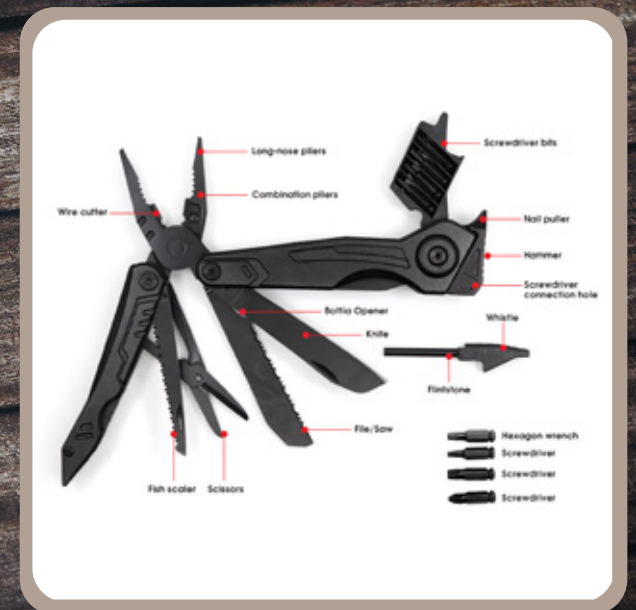

◆ One-fit Cap
Royal Blue with White

◆ One-fit Cap
Navy blue with White

AGGERT®

MULTI-TOOLS

◆ Aggert Endeavor Multi-Function Tool
18 functions

MULTI-FUNCTION TOOL

◆ Aggert Rambler Multi-Function Knife
17 functions