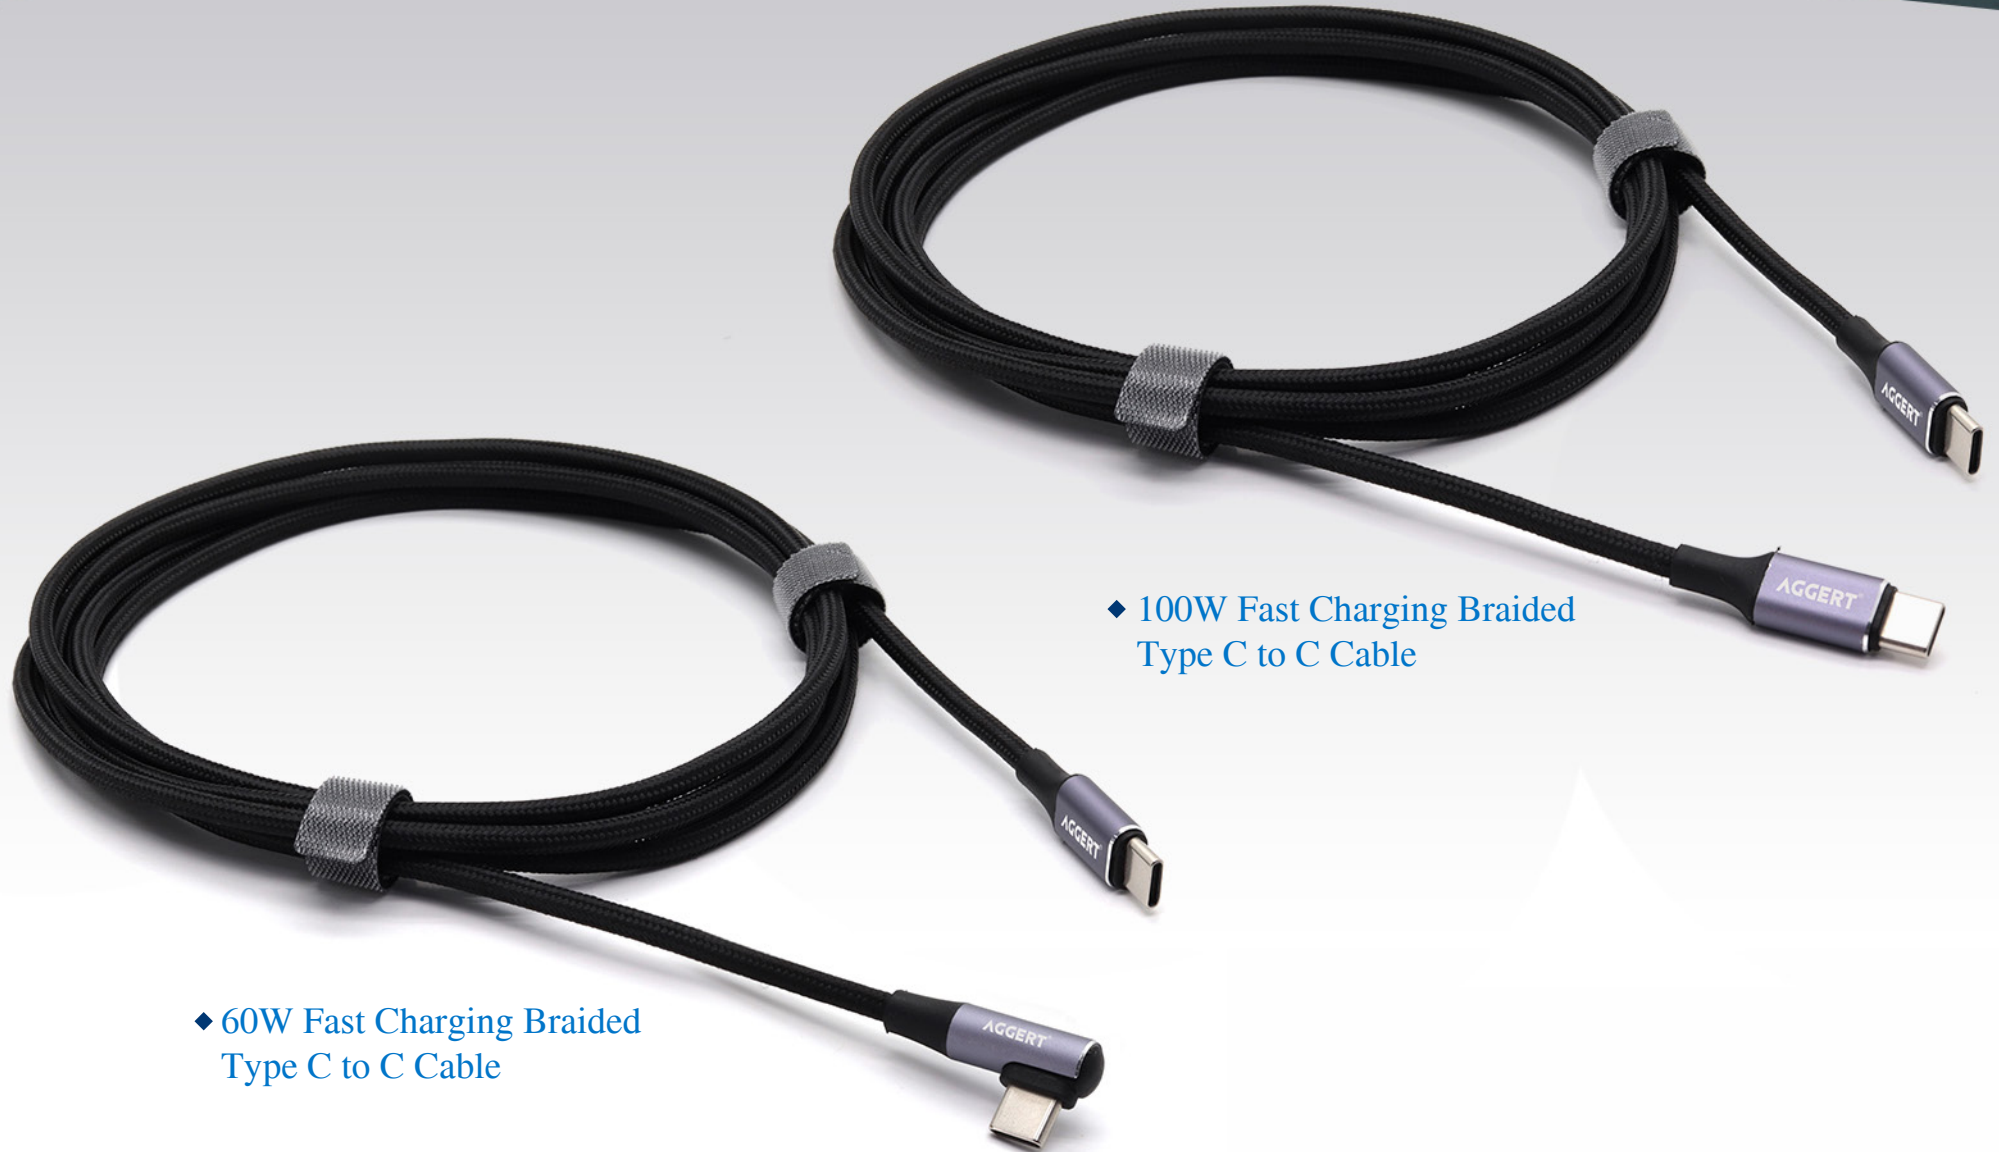

PD CHARGER

AGGERT®

RETRACTABLE CHARGING CABLE

◆ 60W Fast Charging Cable
With Storage Set Box
White

◆ 60W Fast Charging Cable
With Storage Set Box
Black

RETRACTABLE CHARGING CABLE

AGGERT®

EARBUDS

WIRELESS BLUETOOTH EARBUDS

- Smart touch control
- Noise Reduction
- Built in Mic
- Automatic Link
- IPX7 Water Resistant
- Portable charging case

◆ 60W Fast Charging Braided Type C to C Cable

◆ 100W Fast Charging Braided Type C to C Cable