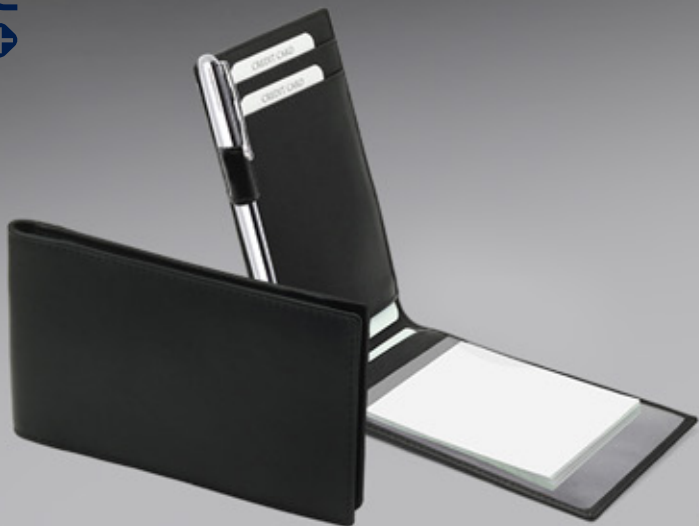

■ Pocket Jotter With Notepad & Pen PREMIO